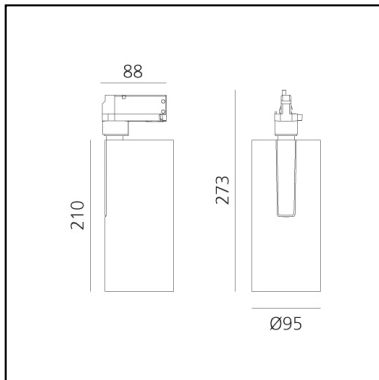

DESCRIPTION

Three sizes with three different beam angles each (spot, flood, wide flood) obtained by means of refractive or hybrid optical units. Vector 55 track DALI zoom optic (22°-32°). Junction arm integrated in the spotlight's body to keep the barycentre aligned with the track and prevent any imbalance in possible suspension versions of the track. The junction allows 360° rotation and 90° tilting for maximum emission adjustment freedom. Vector 95 available only in track version. Version with compact 4-conductor (3p+n) adapter with hidden LED driver and not-dimmable phase selector.

IP20 Dimmerable: