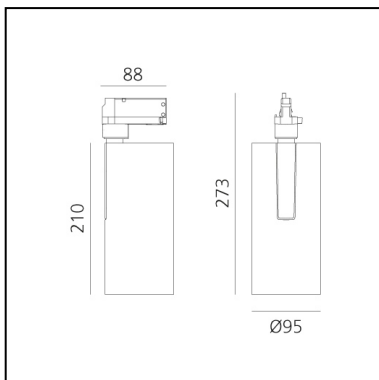

DESCRIPTION

Three sizes with three different beam angles each (spot, flood, wide flood) obtained by means of refractive or hybrid optical units. Vector 55 track DALI zoom optic (22°-32°). Junction arm integrated in the spotlight's body to keep the barycentre aligned with the track and prevent any imbalance in possible suspension versions of the track. The junction allows 360° rotation and 90° tilting for maximum emission adjustment freedom. Vector 95 available only in track version. Version with compact 4-conductor (3p+n) adapter with hidden LED driver and not-dimmable phase selector.

IP20