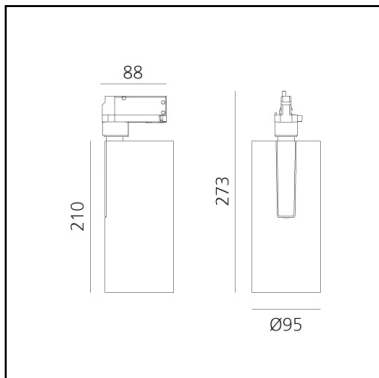

Vector Track 95 16° 2700K Undimmable Brushed copper

Carlotta de Bevilacqua

DESCRIPTION

Three sizes with three different beam angles each (spot, flood, wide flood) obtained by means of refractive or hybrid optical units. Vector 55 track DALI zoom optic (22°-32°). Junction arm integrated in the spotlight's body to keep the barycentre aligned with the track and prevent any imbalance in possible suspension versions of the track. The junction allows 360° rotation and 90° tilting for maximum emission adjustment freedom. Vector 95 available only in track version. Version with compact 4-conductor (3p+n) adapter with hidden LED driver and not-dimmable phase selector.

IP20   

LUMINAIRE

- Watt: **30W**
- Delivered lumens output: **2590lm**
- CCT: **2700K**
- Efficiency: **78%**
- Efficacy: **86.34lm/W**
- CRI: **90**

Notes

220/240Vac 50/60Hz Electronic ballast included.

DIMENSIONS

- Height: **cm 27.3**
- Diameter: **cm 9.5**
- Base Length: **cm 8.8**
- Inclination: **-90+90**
- Rotation: **360°**

SOURCES INCLUDED

- Category: **Led**
- Number: **1**
- Watt: **35W**
- Color temperature (K): **2700K**