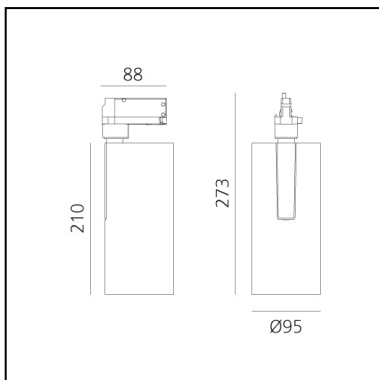

Vector Track 95 16° 2700K Undimmable Brushed silver

Carlotta de Bevilacqua

IP20   

LUMINAIRE

- Watt: **30W**
- Delivered lumens output: **2590lm**
- CCT: **2700K**
- Efficiency: **78%**
- Efficacy: **86.34lm/W**
- CRI: **90**

Notes

220/240Vac 50/60Hz Electronic ballast included.

DESCRIPTION

Three sizes with three different beam angles each (spot, flood, wide flood) obtained by means of refractive or hybrid optical units. Vector 55 track DALI zoom optic (22°-32°). Junction arm integrated in the spotlight's body to keep the barycentre aligned with the track and prevent any imbalance in possible suspension versions of the track. The junction allows 360° rotation and 90° tilting for maximum emission adjustment freedom. Vector 95 available only in track version. Version with compact 4-conductor (3p+n) adapter with hidden LED driver and not-dimmable phase selector.

DIMENSIONS

- Height: **cm 27.3**
- Diameter: **cm 9.5**
- Base Length: **cm 8.8**
- Inclination: **-90+90**
- Rotation: **360°**

SOURCES INCLUDED

- Category: **Led**
- Number: **1**
- Watt: **35W**
- Color temperature (K): **2700K**