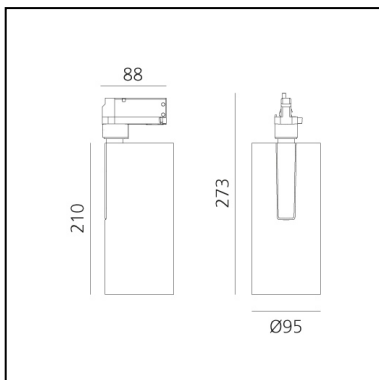

## LUMINAIRE

- Watt: **30W**
- Delivered lumens output: **2590lm**
- CCT: **2700K**
- Efficiency: **78%**
- Efficacy: **86.34lm/W**
- CRI: **90**

## DIMENSIONS

- Height: **cm 27.3**
- Diameter: **cm 9.5**
- Base Length: **cm 8.8**
- Inclination: **-90+90**
- Rotation: **360°**