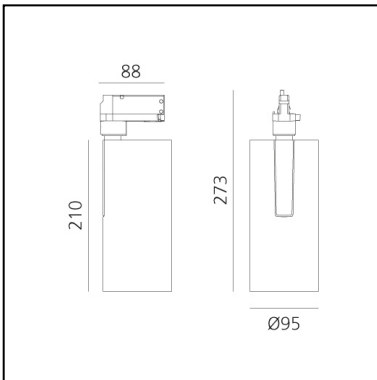

Vector Track 95 16° 3000K DALI Black

Carlotta de Bevilacqua

DESCRIPTION

Three sizes with three different beam angles each (spot, flood, wide flood) obtained by means of refractive or hybrid optical units. Vector 55 track DALI zoom optic (22°-32°). Junction arm integrated in the spotlight's body to keep the barycentre aligned with the track and prevent any imbalance in possible suspension versions of the track. The junction allows 360° rotation and 90° tilting for maximum emission adjustment freedom. Vector 95 available only in track version. Version with compact 4-conductor (3p+n) adapter with hidden LED driver and not-dimmable phase selector.

IP20    Dimmerable: 

LUMINAIRE

- Watt: **30W**
- Delivered lumens output: **2694lm**
- CCT: **3000K**
- Efficiency: **78%**
- Efficacy: **89.79lm/W**
- CRI: **90**
- Dimmable Typology: **Dali**

Notes

220/240Vac 50/60Hz Electronic ballast included.

PRODUCT CODE: AN20604

FEATURES

- Article Code: **AN20604**
- Colour: **Black**
- Installation: **ProjectorTrack**
- Series: **Architectural Indoor**
- Environment: **Indoor**
- design by: **Carlotta de Bevilacqua**

DIMENSIONS

- Height: **cm 27.3**
- Diameter: **cm 9.5**
- Base Length: **cm 8.8**
- Inclination: **-90+90**
- Rotation: **360°**

SOURCES INCLUDED

- Category: **Led**
- Number: **1**
- Watt: **35W**
- Color temperature (K): **3000K**
- CRI: **90**