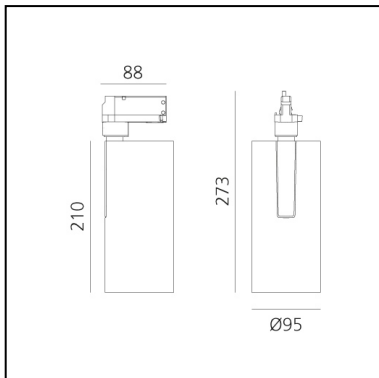

Vector Track 95 16° 3000K DALI

Brushed bronze

Carlotta de Bevilacqua

IP20    Dimmerable: 

LUMINAIRE

- Watt: **30W**
- Delivered lumens output: **2694lm**
- CCT: **3000K**
- Efficiency: **78%**
- Efficacy: **89.79lm/W**
- CRI: **90**
- Dimmable Typology: **Dali**

Notes

220/240Vac 50/60Hz Electronic ballast included.

DESCRIPTION

Three sizes with three different beam angles each (spot, flood, wide flood) obtained by means of refractive or hybrid optical units. Vector 55 track DALI zoom optic (22°-32°). Junction arm integrated in the spotlight's body to keep the barycentre aligned with the track and prevent any imbalance in possible suspension versions of the track. The junction allows 360° rotation and 90° tilting for maximum emission adjustment freedom. Vector 95 available only in track version. Version with compact 4-conductor (3p+n) adapter with hidden LED driver and not-dimmable phase selector.

DIMENSIONS

- Height: **cm 27.3**
- Diameter: **cm 9.5**
- Base Length: **cm 8.8**
- Inclination: **-90+90**
- Rotation: **360°**

SOURCES INCLUDED

- Category: **Led**
- Number: **1**
- Watt: **35W**
- Color temperature (K): **3000K**
- CRI: **90**