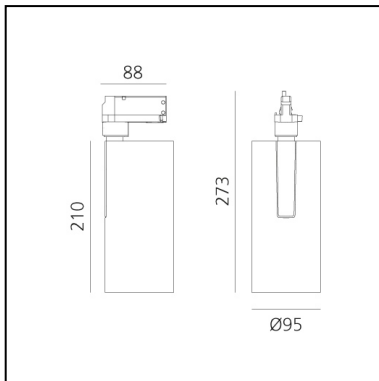

Vector Track 95 16° 3000K DALI

Brushed copper

Carlotta de Bevilacqua

IP20    Dimmerable: 

LUMINAIRE

- Watt: **30W**
- Delivered lumens output: **2694lm**
- CCT: **3000K**
- Efficiency: **78%**
- Efficacy: **89.79lm/W**
- CRI: **90**
- Dimmable Typology: **Dali**

Notes

220/240Vac 50/60Hz Electronic ballast included.

DESCRIPTION

Three sizes with three different beam angles each (spot, flood, wide flood) obtained by means of refractive or hybrid optical units. Vector 55 track DALI zoom optic (22°-32°). Junction arm integrated in the spotlight's body to keep the barycentre aligned with the track and prevent any imbalance in possible suspension versions of the track. The junction allows 360° rotation and 90° tilting for maximum emission adjustment freedom. Vector 95 available only in track version. Version with compact 4-conductor (3p+n) adapter with hidden LED driver and not-dimmable phase selector.

PRODUCT CODE: AN20618

FEATURES

- Article Code: **AN20618**
- Colour: **Brushed Copper**
- Installation: **ProjectorTrack**
- Series: **Architectural Indoor**
- Environment: **Indoor**
- design by: **Carlotta de Bevilacqua**

DIMENSIONS

- Height: **cm 27.3**
- Diameter: **cm 9.5**
- Base Length: **cm 8.8**
- Inclination: **-90+90**
- Rotation: **360°**

SOURCES INCLUDED

- Category: **Led**
- Number: **1**
- Watt: **35W**
- Color temperature (K): **3000K**
- CRI: **90**