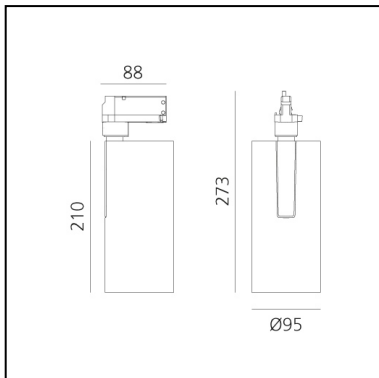

Vector Track 95 16° 3000K DALI

Brushed silver

Carlotta de Bevilacqua

IP20    Dimmerable: 

LUMINAIRE

- Watt: **30W**
- Delivered lumens output: **2694lm**
- CCT: **3000K**
- Efficiency: **78%**
- Efficacy: **89.79lm/W**
- CRI: **90**
- Dimmable Typology: **Dali**

Notes

220/240Vac 50/60Hz Electronic ballast included.

DESCRIPTION

Three sizes with three different beam angles each (spot, flood, wide flood) obtained by means of refractive or hybrid optical units. Vector 55 track DALI zoom optic (22°-32°). Junction arm integrated in the spotlight's body to keep the barycentre aligned with the track and prevent any imbalance in possible suspension versions of the track. The junction allows 360° rotation and 90° tilting for maximum emission adjustment freedom. Vector 95 available only in track version. Version with compact 4-conductor (3p+n) adapter with hidden LED driver and not-dimmable phase selector.

PRODUCT CODE: AN20615

FEATURES

- Article Code: **AN20615**
- Colour: **Brushed Silver**
- Installation: **ProjectorTrack**
- Series: **Architectural Indoor**
- Environment: **Indoor**
- design by: **Carlotta de Bevilacqua**

DIMENSIONS

- Height: **cm 27.3**
- Diameter: **cm 9.5**
- Base Length: **cm 8.8**
- Inclination: **-90+90**
- Rotation: **360°**

SOURCES INCLUDED

- Category: **Led**
- Number: **1**
- Watt: **35W**
- Color temperature (K): **3000K**
- CRI: **90**