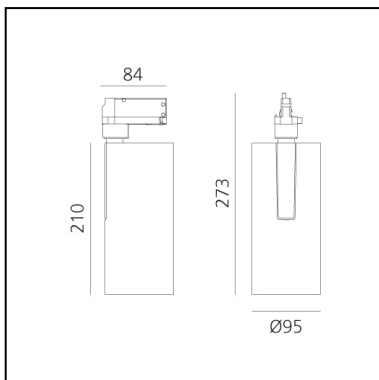

Vector Track 95 16° 3000K DALI Eutrac Black

Carlotta de Bevilacqua

DESCRIPTION

Three sizes with three different beam angles each (spot, flood, wide flood) obtained by means of refractive or hybrid optical units. Vector 55 track DALI zoom optic (22°-32°). Junction arm integrated in the spotlight's body to keep the barycentre aligned with the track and prevent any imbalance in possible suspension versions of the track. The junction allows 360° rotation and 90° tilting for maximum emission adjustment freedom. Vector 95 available only in track version. Version with compact 4-conductor (3p+n) adapter with hidden LED driver and not-dimmable phase selector.

IP20    Dimmerable: 

LUMINAIRE

- Watt: **30W**
- Delivered lumens output: **2694lm**
- CCT: **3000K**
- Efficiency: **78%**
- Efficacy: **89.79lm/W**
- CRI: **90**
- Dimmable Typology: **Dali**

Notes

220/240Vac 50/60Hz Electronic ballast included.

PRODUCT CODE: AN30604

FEATURES

- Article Code: **AN30604**
- Colour: **Black**
- Installation: **ProjectorTrack**
- Series: **Architectural Indoor**
- Environment: **Indoor**
- design by: **Carlotta de Bevilacqua**

DIMENSIONS

- Height: **cm 27.3**
- Diameter: **cm 9.5**
- Base Length: **cm 8.4**
- Inclination: **-90+90**
- Rotation: **360°**

SOURCES INCLUDED

- Category: **Led**
- Number: **1**
- Watt: **35W**
- Color temperature (K): **3000K**
- CRI: **90**