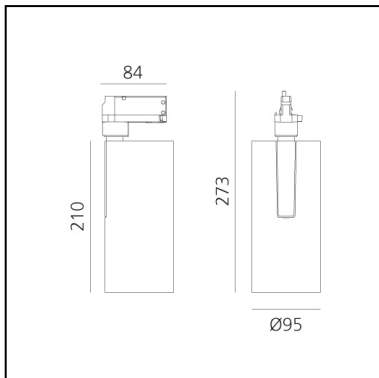

## LUMINAIRE

- Watt: **30W**
- Delivered lumens output: **2694lm**
- CCT: **3000K**
- Efficiency: **78%**
- Efficacy: **89.79lm/W**
- CRI: **90**
- Dimmable Typology: **Dali**

## DIMENSIONS

- Height: **cm 27.3**
- Diameter: **cm 9.5**
- Base Length: **cm 8.4**
- Inclination: **-90+90**
- Rotation: **360°**