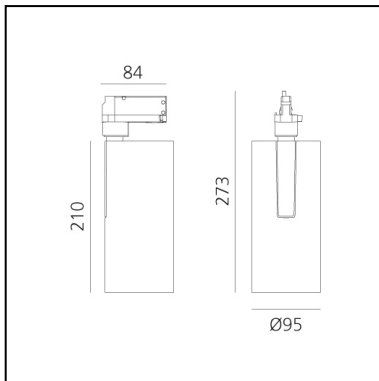

### LUMINAIRE

- Watt: **30W**
- Delivered lumens output: **2694lm**
- CCT: **3000K**
- Efficiency: **78%**
- Efficacy: **89.79lm/W**
- CRI: **90**
- Dimmable Typology: **Dali**

### DIMENSIONS

- Height: **cm 27.3**
- Diameter: **cm 9.5**
- Base Length: **cm 8.4**
- Inclination: **-90+90**
- Rotation: **360°**