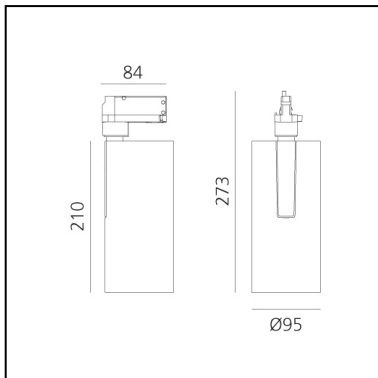

## LUMINAIRE

- Watt: **30W**
- Delivered lumens output: **2694lm**
- CCT: **3000K**
- Efficiency: **78%**
- Efficacy: **89.79lm/W**
- CRI: **90**
- Dimmable Typology: **Dali**

## DIMENSIONS

- Height: **cm 27.3**
- Diameter: **cm 9.5**
- Base Length: **cm 8.4**
- Inclination: **-90+90**
- Rotation: **360°**