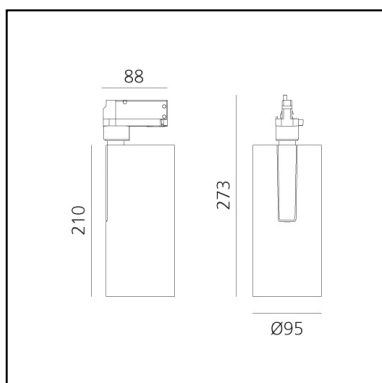

Vector Track 95 16° 3000K DALI White

Carlotta de Bevilacqua

IP20    Dimmerable: 

LUMINAIRE

- Watt: **30W**
- Delivered lumens output: **2694lm**
- CCT: **3000K**
- Efficiency: **78%**
- Efficacy: **89.79lm/W**
- CRI: **90**
- Dimmable Typology: **Dali**

Notes

220/240Vac 50/60Hz Electronic ballast included.

DESCRIPTION

Three sizes with three different beam angles each (spot, flood, wide flood) obtained by means of refractive or hybrid optical units. Vector 55 track DALI zoom optic (22°-32°). Junction arm integrated in the spotlight's body to keep the barycentre aligned with the track and prevent any imbalance in possible suspension versions of the track. The junction allows 360° rotation and 90° tilting for maximum emission adjustment freedom. Vector 95 available only in track version. Version with compact 4-conductor (3p+n) adapter with hidden LED driver and not-dimmable phase selector.

PRODUCT CODE: AN20601

FEATURES

- Article Code: **AN20601**
- Colour: **White**
- Installation: **ProjectorTrack**
- Series: **Architectural Indoor**
- Environment: **Indoor**
- design by: **Carlotta de Bevilacqua**

DIMENSIONS

- Height: **cm 27.3**
- Diameter: **cm 9.5**
- Base Length: **cm 8.8**
- Inclination: **-90+90**
- Rotation: **360°**

SOURCES INCLUDED

- Category: **Led**
- Number: **1**
- Watt: **35W**
- Color temperature (K): **3000K**
- CRI: **90**