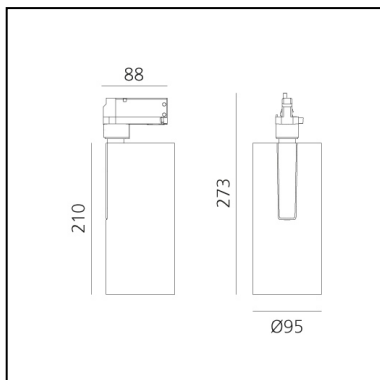

## LUMINAIRE

- Watt: **30W**
- Delivered lumens output: **2694lm**
- CCT: **3000K**
- Efficiency: **78%**
- Efficacy: **89.79lm/W**
- CRI: **90**

## DIMENSIONS

- Height: **cm 27.3**
- Diameter: **cm 9.5**
- Base Length: **cm 8.8**
- Inclination: **-90+90**
- Rotation: **360°**