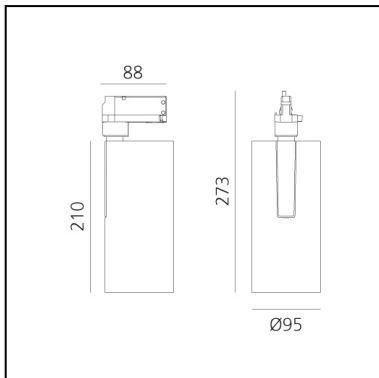

Vector Track 95 16° 3000K Undimmable Brushed copper

Carlotta de Bevilacqua

IP20   

LUMINAIRE

- Watt: **30W**
- Delivered lumens output: **2694lm**
- CCT: **3000K**
- Efficiency: **78%**
- Efficacy: **89.79lm/W**
- CRI: **90**

Notes

220/240Vac 50/60Hz Electronic ballast included.

DESCRIPTION

Three sizes with three different beam angles each (spot, flood, wide flood) obtained by means of refractive or hybrid optical units. Vector 55 track DALI zoom optic (22°-32°). Junction arm integrated in the spotlight's body to keep the barycentre aligned with the track and prevent any imbalance in possible suspension versions of the track. The junction allows 360° rotation and 90° tilting for maximum emission adjustment freedom. Vector 95 available only in track version. Version with compact 4-conductor (3p+n) adapter with hidden LED driver and not-dimmable phase selector.

PRODUCT CODE: AN20118

FEATURES

- Article Code: **AN20118**
- Colour: **Brushed Copper**
- Installation: **ProjectorTrack**
- Series: **Architectural Indoor**
- Environment: **Indoor**
- design by: **Carlotta de Bevilacqua**

DIMENSIONS

- Height: **cm 27.3**
- Diameter: **cm 9.5**
- Base Length: **cm 8.8**
- Inclination: **-90+90**
- Rotation: **360°**

SOURCES INCLUDED

- Category: **Led**
- Number: **1**
- Watt: **35W**
- Color temperature (K): **3000K**
- CRI: **90**