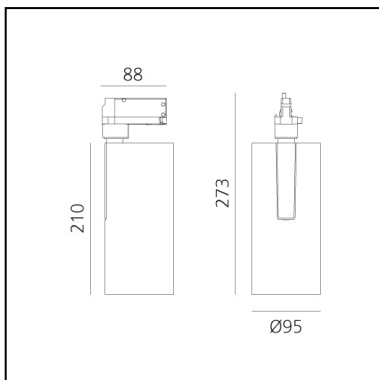

Vector Track 95 16° 3000K Undimmable Brushed silver

Carlotta de Bevilacqua

IP20   

LUMINAIRE

- Watt: **30W**
- Delivered lumens output: **2694lm**
- CCT: **3000K**
- Efficiency: **78%**
- Efficacy: **89.79lm/W**
- CRI: **90**

Notes

220/240Vac 50/60Hz Electronic ballast included.

DESCRIPTION

Three sizes with three different beam angles each (spot, flood, wide flood) obtained by means of refractive or hybrid optical units. Vector 55 track DALI zoom optic (22°-32°). Junction arm integrated in the spotlight's body to keep the barycentre aligned with the track and prevent any imbalance in possible suspension versions of the track. The junction allows 360° rotation and 90° tilting for maximum emission adjustment freedom. Vector 95 available only in track version. Version with compact 4-conductor (3p+n) adapter with hidden LED driver and not-dimmable phase selector.

DIMENSIONS

- Height: **cm 27.3**
- Diameter: **cm 9.5**
- Base Length: **cm 8.8**
- Inclination: **-90+90**
- Rotation: **360°**

SOURCES INCLUDED

- Category: **Led**
- Number: **1**
- Watt: **35W**
- Color temperature (K): **3000K**
- CRI: **90**