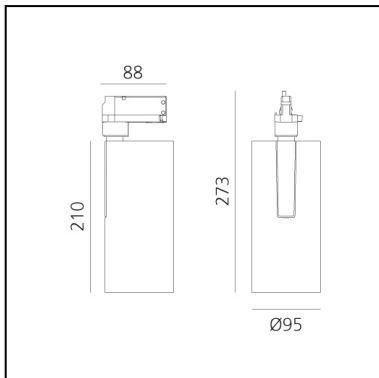

Vector Track 95 16° 3000K Undimmable White

Carlotta de Bevilacqua

IP20   

LUMINAIRE

- Watt: **30W**
- Delivered lumens output: **2694lm**
- CCT: **3000K**
- Efficiency: **78%**
- Efficacy: **89.79lm/W**
- CRI: **90**

Notes

220/240Vac 50/60Hz Electronic ballast included.

DESCRIPTION

Three sizes with three different beam angles each (spot, flood, wide flood) obtained by means of refractive or hybrid optical units. Vector 55 track DALI zoom optic (22°-32°). Junction arm integrated in the spotlight's body to keep the barycentre aligned with the track and prevent any imbalance in possible suspension versions of the track. The junction allows 360° rotation and 90° tilting for maximum emission adjustment freedom. Vector 95 available only in track version. Version with compact 4-conductor (3p+n) adapter with hidden LED driver and not-dimmable phase selector.

PRODUCT CODE: AN20101

FEATURES

- Article Code: **AN20101**
- Colour: **White**
- Installation: **ProjectorTrack**
- Series: **Architectural Indoor**
- Environment: **Indoor**
- design by: **Carlotta de Bevilacqua**

DIMENSIONS

- Height: **cm 27.3**
- Diameter: **cm 9.5**
- Base Length: **cm 8.8**
- Inclination: **-90+90**
- Rotation: **360°**

SOURCES INCLUDED

- Category: **Led**
- Number: **1**
- Watt: **35W**
- Color temperature (K): **3000K**
- CRI: **90**