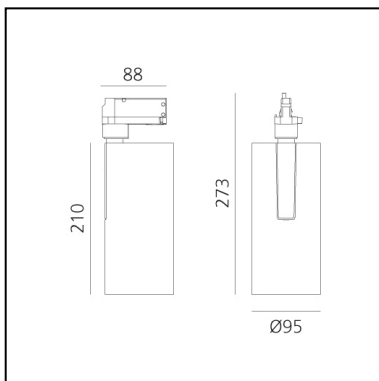

Vector Track 95 16° 4000K DALI Black

Carlotta de Bevilacqua

DESCRIPTION

Three sizes with three different beam angles each (spot, flood, wide flood) obtained by means of refractive or hybrid optical units. Vector 55 track DALI zoom optic (22°-32°). Junction arm integrated in the spotlight's body to keep the barycentre aligned with the track and prevent any imbalance in possible suspension versions of the track. The junction allows 360° rotation and 90° tilting for maximum emission adjustment freedom. Vector 95 available only in track version. Version with compact 4-conductor (3p+n) adapter with hidden LED driver and not-dimmable phase selector.

IP20    Dimmerable: 

LUMINAIRE

- Watt: **30W**
- Delivered lumens output: **2735lm**
- CCT: **4000K**
- Efficiency: **78%**
- Efficacy: **91.18lm/W**
- CRI: **90**
- Dimmable Typology: **Dali**

Notes

220/240Vac 50/60Hz Electronic ballast included.

PRODUCT CODE: AN25604

FEATURES

- Article Code: **AN25604**
- Colour: **Black**
- Installation: **ProjectorTrack**
- Series: **Architectural Indoor**
- Environment: **Indoor**
- design by: **Carlotta de Bevilacqua**

DIMENSIONS

- Height: **cm 27.3**
- Diameter: **cm 9.5**
- Base Length: **cm 8.8**
- Inclination: **-90+90**
- Rotation: **360°**

SOURCES INCLUDED

- Category: **Led**
- Number: **1**
- Watt: **35W**
- Color temperature (K): **4000K**
- CRI: **90**