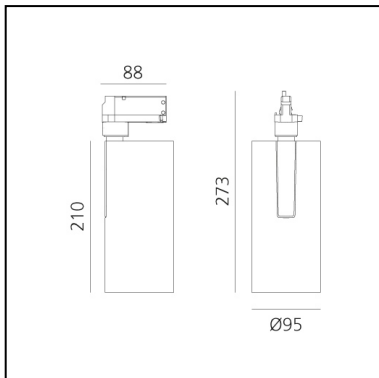

Vector Track 95 16° 4000K DALI Brushed Copper

Carlotta de Bevilacqua

IP20    Dimmerable: 

LUMINAIRE

- Watt: **30W**
- Delivered lumens output: **2735lm**
- CCT: **4000K**
- Efficiency: **78%**
- Efficacy: **91.18lm/W**
- CRI: **90**
- Dimmable Typology: **Dali**

Notes

220/240Vac 50/60Hz Electronic ballast included.

DESCRIPTION

Three sizes with three different beam angles each (spot, flood, wide flood) obtained by means of refractive or hybrid optical units. Vector 55 track DALI zoom optic (22°-32°). Junction arm integrated in the spotlight's body to keep the barycentre aligned with the track and prevent any imbalance in possible suspension versions of the track. The junction allows 360° rotation and 90° tilting for maximum emission adjustment freedom. Vector 95 available only in track version. Version with compact 4-conductor (3p+n) adapter with hidden LED driver and not-dimmable phase selector.

PRODUCT CODE: AN25618

FEATURES

- Article Code: **AN25618**
- Colour: **Brushed Copper**
- Installation: **ProjectorTrack**
- Series: **Architectural Indoor**
- Environment: **Indoor**
- design by: **Carlotta de Bevilacqua**

DIMENSIONS

- Height: **cm 27.3**
- Diameter: **cm 9.5**
- Base Length: **cm 8.8**
- Inclination: **-90+90**
- Rotation: **360°**

SOURCES INCLUDED

- Category: **Led**
- Number: **1**
- Watt: **35W**
- Color temperature (K): **4000K**
- CRI: **90**