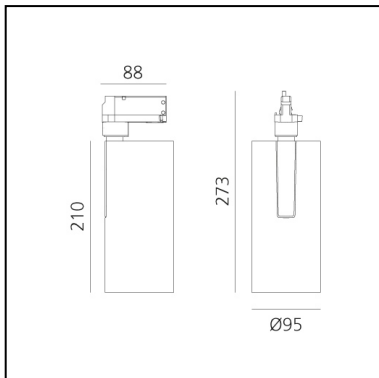

## LUMINAIRE

- Watt: **30W**
- Delivered lumens output: **2735lm**
- CCT: **4000K**
- Efficiency: **78%**
- Efficacy: **91.18lm/W**
- CRI: **90**
- Dimmable Typology: **Dali**

## DIMENSIONS

- Height: **cm 27.3**
- Diameter: **cm 9.5**
- Base Length: **cm 8.8**
- Inclination: **-90+90**
- Rotation: **360°**