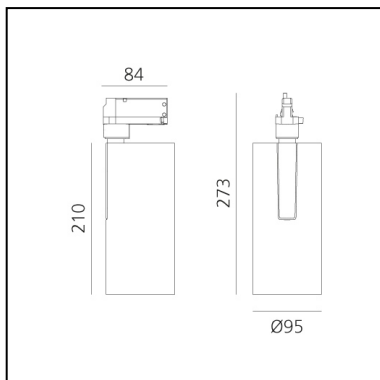

SOURCES INCLUDED

- Category: **Led**
- Number: **1**
- Watt: **35W**
- Color temperature (K): **4000K**
- CRI: **90**

LUMINAIRE

- Watt: **30W**
- Delivered lumens output: **2735lm**
- CCT: **4000K**
- Efficiency: **78%**
- Efficacy: **91.18lm/W**
- CRI: **90**
- Dimmable Typology: **Dali**

Notes

220/240Vac 50/60Hz Electronic ballast included.