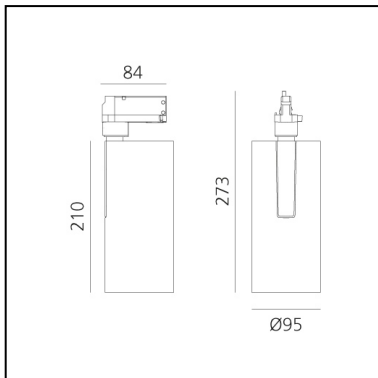

Vector Track 95 16° 4000K DALI Eutrac Brushed Bronze

Carlotta de Bevilacqua

IP20    Dimmerable: 

LUMINAIRE

- Watt: **30W**
- Delivered lumens output: **2735lm**
- CCT: **4000K**
- Efficiency: **78%**
- Efficacy: **91.18lm/W**
- CRI: **90**
- Dimmable Typology: **Dali**

Notes

220/240Vac 50/60Hz Electronic ballast included.

DESCRIPTION

Three sizes with three different beam angles each (spot, flood, wide flood) obtained by means of refractive or hybrid optical units. Vector 55 track DALI zoom optic (22°-32°). Junction arm integrated in the spotlight's body to keep the barycentre aligned with the track and prevent any imbalance in possible suspension versions of the track. The junction allows 360° rotation and 90° tilting for maximum emission adjustment freedom. Vector 95 available only in track version. Version with compact 4-conductor (3p+n) adapter with hidden LED driver and not-dimmable phase selector.

DIMENSIONS

- Height: **cm 27.3**
- Diameter: **cm 9.5**
- Base Length: **cm 8.4**
- Inclination: **-90+90**
- Rotation: **360°**

SOURCES INCLUDED

- Category: **Led**
- Number: **1**
- Watt: **35W**
- Color temperature (K): **4000K**
- CRI: **90**