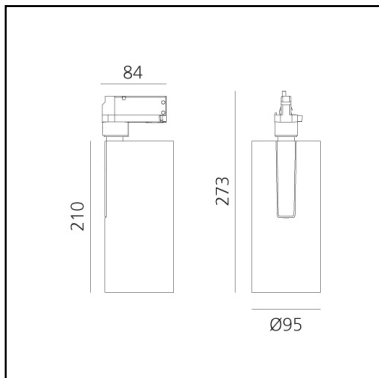

Vector Track 95 16° 4000K DALI Eutrac Brushed Copper

Carlotta de Bevilacqua

IP20    Dimmerable: 

LUMINAIRE

- Watt: **30W**
- Delivered lumens output: **2735lm**
- CCT: **4000K**
- Efficiency: **78%**
- Efficacy: **91.18lm/W**
- CRI: **90**
- Dimmable Typology: **Dali**

Notes

220/240Vac 50/60Hz Electronic ballast included.

DESCRIPTION

Three sizes with three different beam angles each (spot, flood, wide flood) obtained by means of refractive or hybrid optical units. Vector 55 track DALI zoom optic (22°-32°). Junction arm integrated in the spotlight's body to keep the barycentre aligned with the track and prevent any imbalance in possible suspension versions of the track. The junction allows 360° rotation and 90° tilting for maximum emission adjustment freedom. Vector 95 available only in track version. Version with compact 4-conductor (3p+n) adapter with hidden LED driver and not-dimmable phase selector.

PRODUCT CODE: AN35618

FEATURES

- Article Code: **AN35618**
- Colour: **Brushed Copper**
- Installation: **ProjectorTrack**
- Series: **Architectural Indoor**
- Environment: **Indoor**
- design by: **Carlotta de Bevilacqua**

DIMENSIONS

- Height: **cm 27.3**
- Diameter: **cm 9.5**
- Base Length: **cm 8.4**
- Inclination: **-90+90**
- Rotation: **360°**

SOURCES INCLUDED

- Category: **Led**
- Number: **1**
- Watt: **35W**
- Color temperature (K): **4000K**
- CRI: **90**