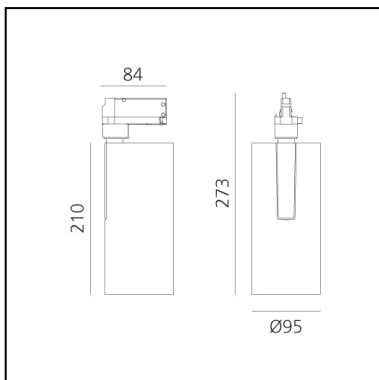

Vector Track 95 16° 4000K DALI Eutrac Brushed Silver

Carlotta de Bevilacqua

IP20    Dimmerable: 

LUMINAIRE

- Watt: **30W**
- Delivered lumens output: **2735lm**
- CCT: **4000K**
- Efficiency: **78%**
- Efficacy: **91.18lm/W**
- CRI: **90**
- Dimmable Typology: **Dali**

Notes

220/240Vac 50/60Hz Electronic ballast included.

DESCRIPTION

Three sizes with three different beam angles each (spot, flood, wide flood) obtained by means of refractive or hybrid optical units. Vector 55 track DALI zoom optic (22°-32°). Junction arm integrated in the spotlight's body to keep the barycentre aligned with the track and prevent any imbalance in possible suspension versions of the track. The junction allows 360° rotation and 90° tilting for maximum emission adjustment freedom. Vector 95 available only in track version. Version with compact 4-conductor (3p+n) adapter with hidden LED driver and not-dimmable phase selector.

PRODUCT CODE: AN35615

FEATURES

- Article Code: **AN35615**
- Colour: **Brushed Silver**
- Installation: **ProjectorTrack**
- Series: **Architectural Indoor**
- Environment: **Indoor**
- design by: **Carlotta de Bevilacqua**

DIMENSIONS

- Height: **cm 27.3**
- Diameter: **cm 9.5**
- Base Length: **cm 8.4**
- Inclination: **-90+90**
- Rotation: **360°**

SOURCES INCLUDED

- Category: **Led**
- Number: **1**
- Watt: **35W**
- Color temperature (K): **4000K**
- CRI: **90**