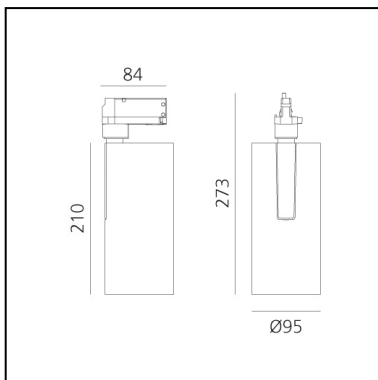

Vector Track 95 16° 4000K DALI Eutrac White

Carlotta de Bevilacqua

IP20    Dimmerable: 

LUMINAIRE

- Watt: **30W**
- Delivered lumens output: **2735lm**
- CCT: **4000K**
- Efficiency: **78%**
- Efficacy: **91.18lm/W**
- CRI: **90**
- Dimmable Typology: **Dali**

Notes

220/240Vac 50/60Hz Electronic ballast included.

DESCRIPTION

Three sizes with three different beam angles each (spot, flood, wide flood) obtained by means of refractive or hybrid optical units. Vector 55 track DALI zoom optic (22°-32°). Junction arm integrated in the spotlight's body to keep the barycentre aligned with the track and prevent any imbalance in possible suspension versions of the track. The junction allows 360° rotation and 90° tilting for maximum emission adjustment freedom. Vector 95 available only in track version. Version with compact 4-conductor (3p+n) adapter with hidden LED driver and not-dimmable phase selector.

PRODUCT CODE: AN35601

FEATURES

- Article Code: **AN35601**
- Colour: **White**
- Installation: **ProjectorTrack**
- Series: **Architectural Indoor**
- Environment: **Indoor**
- design by: **Carlotta de Bevilacqua**

DIMENSIONS

- Height: **cm 27.3**
- Diameter: **cm 9.5**
- Base Length: **cm 8.4**
- Inclination: **-90+90**
- Rotation: **360°**

SOURCES INCLUDED

- Category: **Led**
- Number: **1**
- Watt: **35W**
- Color temperature (K): **4000K**
- CRI: **90**