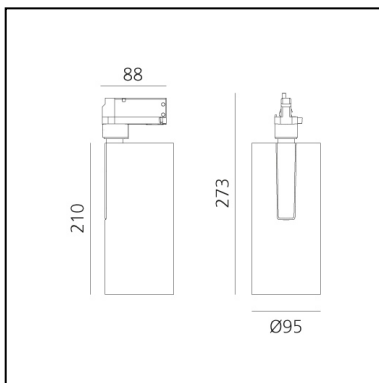

# Vector Track 95 16° 4000K DALI White

Carlotta de Bevilacqua

IP20    Dimmerable: 

## LUMINAIRE

- Watt: **30W**
- Delivered lumens output: **2735lm**
- CCT: **4000K**
- Efficiency: **78%**
- Efficacy: **91.18lm/W**
- CRI: **90**
- Dimmable Typology: **Dali**

## DIMENSIONS

- Height: **cm 27.3**
- Diameter: **cm 9.5**
- Base Length: **cm 8.8**
- Inclination: **-90+90**
- Rotation: **360°**