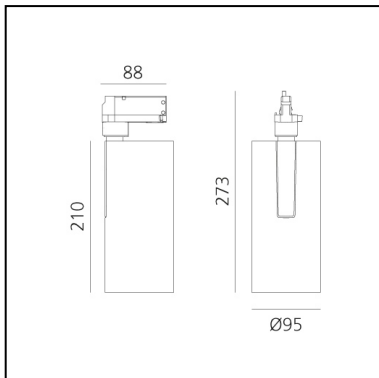

DESCRIPTION

Three sizes with three different beam angles each (spot, flood, wide flood) obtained by means of refractive or hybrid optical units. Vector 55 track DALI zoom optic (22°-32°). Junction arm integrated in the spotlight's body to keep the barycentre aligned with the track and prevent any imbalance in possible suspension versions of the track. The junction allows 360° rotation and 90° tilting for maximum emission adjustment freedom. Vector 95 available only in track version. Version with compact 4-conductor (3p+n) adapter with hidden LED driver and not-dimmable phase selector.

IP20