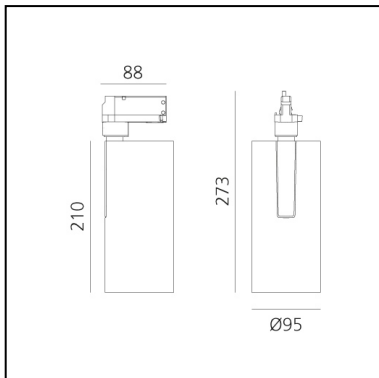

Vector Track 95 16° 4000K Undimmable Brushed Copper

Carlotta de Bevilacqua

IP20   

LUMINAIRE

- Watt: **30W**
- Delivered lumens output: **2735lm**
- CCT: **4000K**
- Efficiency: **78%**
- Efficacy: **91.18lm/W**
- CRI: **90**

Notes

220/240Vac 50/60Hz Electronic ballast included.

DESCRIPTION

Three sizes with three different beam angles each (spot, flood, wide flood) obtained by means of refractive or hybrid optical units. Vector 55 track DALI zoom optic (22°-32°). Junction arm integrated in the spotlight's body to keep the barycentre aligned with the track and prevent any imbalance in possible suspension versions of the track. The junction allows 360° rotation and 90° tilting for maximum emission adjustment freedom. Vector 95 available only in track version. Version with compact 4-conductor (3p+n) adapter with hidden LED driver and not-dimmable phase selector.

PRODUCT CODE: AN25118

FEATURES

- Article Code: **AN25118**
- Colour: **Brushed Copper**
- Installation: **ProjectorTrack**
- Series: **Architectural Indoor**
- Environment: **Indoor**
- design by: **Carlotta de Bevilacqua**

DIMENSIONS

- Height: **cm 27.3**
- Diameter: **cm 9.5**
- Base Length: **cm 8.8**
- Inclination: **-90+90**
- Rotation: **360°**

SOURCES INCLUDED

- Category: **Led**
- Number: **1**
- Watt: **35W**
- Color temperature (K): **4000K**
- CRI: **90**