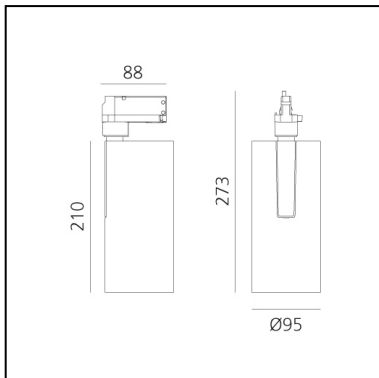

Vector Track 95 16° 4000K Undimmable Brushed Silver

Carlotta de Bevilacqua

IP20   

LUMINAIRE

- Watt: **30W**
- Delivered lumens output: **2735lm**
- CCT: **4000K**
- Efficiency: **78%**
- Efficacy: **91.18lm/W**
- CRI: **90**

Notes

220/240Vac 50/60Hz Electronic ballast included.

DESCRIPTION

Three sizes with three different beam angles each (spot, flood, wide flood) obtained by means of refractive or hybrid optical units. Vector 55 track DALI zoom optic (22°-32°). Junction arm integrated in the spotlight's body to keep the barycentre aligned with the track and prevent any imbalance in possible suspension versions of the track. The junction allows 360° rotation and 90° tilting for maximum emission adjustment freedom. Vector 95 available only in track version. Version with compact 4-conductor (3p+n) adapter with hidden LED driver and not-dimmable phase selector.

DIMENSIONS

- Height: **cm 27.3**
- Diameter: **cm 9.5**
- Base Length: **cm 8.8**
- Inclination: **-90+90**
- Rotation: **360°**

SOURCES INCLUDED

- Category: **Led**
- Number: **1**
- Watt: **35W**
- Color temperature (K): **4000K**
- CRI: **90**