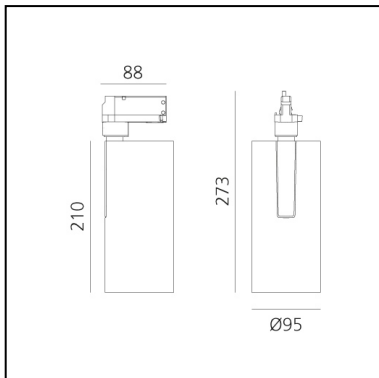

## LUMINAIRE

- Watt: **30W**
- Delivered lumens output: **2735lm**
- CCT: **4000K**
- Efficiency: **78%**
- Efficacy: **91.18lm/W**
- CRI: **90**

## DIMENSIONS

- Height: **cm 27.3**
- Diameter: **cm 9.5**
- Base Length: **cm 8.8**
- Inclination: **-90+90**
- Rotation: **360°**