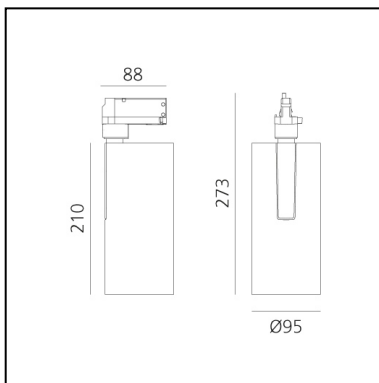

Vector Track 95 24° 2700K DALI Black

Carlotta de Bevilacqua

DESCRIPTION

Three sizes with three different beam angles each (spot, flood, wide flood) obtained by means of refractive or hybrid optical units. Vector 55 track DALI zoom optic (22°-32°). Junction arm integrated in the spotlight's body to keep the barycentre aligned with the track and prevent any imbalance in possible suspension versions of the track. The junction allows 360° rotation and 90° tilting for maximum emission adjustment freedom. Vector 95 available only in track version. Version with compact 4-conductor (3p+n) adapter with hidden LED driver and not-dimmable phase selector.

IP20    Dimmerable: 

LUMINAIRE

- Watt: **30W**
- Delivered lumens output: **2602lm**
- CCT: **2700K**
- Efficiency: **79%**
- Efficacy: **86.75lm/W**
- CRI: **90**
- Dimmable Typology: **Dali**

Notes

220/240Vac 50/60Hz Electronic ballast included.

DIMENSIONS

- Height: **cm 27.3**
- Diameter: **cm 9.5**
- Base Length: **cm 8.8**
- Inclination: **-90+90**
- Rotation: **360°**

SOURCES INCLUDED

- Category: **Led**
- Number: **1**
- Watt: **35W**
- Color temperature (K): **2700K**