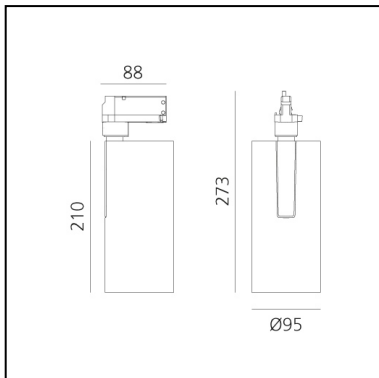

Vector Track 95 24° 2700K DALI Brushed bronze

Carlotta de Bevilacqua

IP20    Dimmerable: 

LUMINAIRE

- Watt: **30W**
- Delivered lumens output: **2602lm**
- CCT: **2700K**
- Efficiency: **79%**
- Efficacy: **86.75lm/W**
- CRI: **90**
- Dimmable Typology: **Dali**

Notes

220/240Vac 50/60Hz Electronic ballast included.

DESCRIPTION

Three sizes with three different beam angles each (spot, flood, wide flood) obtained by means of refractive or hybrid optical units. Vector 55 track DALI zoom optic (22°-32°). Junction arm integrated in the spotlight's body to keep the barycentre aligned with the track and prevent any imbalance in possible suspension versions of the track. The junction allows 360° rotation and 90° tilting for maximum emission adjustment freedom. Vector 95 available only in track version. Version with compact 4-conductor (3p+n) adapter with hidden LED driver and not-dimmable phase selector.

DIMENSIONS

- Height: **cm 27.3**
- Diameter: **cm 9.5**
- Base Length: **cm 8.8**
- Inclination: **-90+90**
- Rotation: **360°**

SOURCES INCLUDED

- Category: **Led**
- Number: **1**
- Watt: **35W**
- Color temperature (K): **2700K**