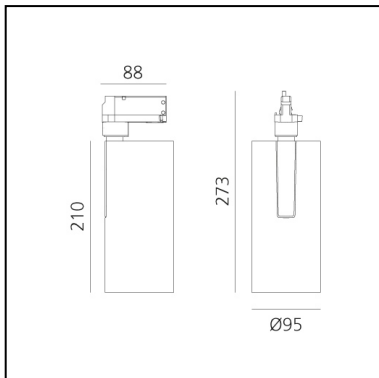

Vector Track 95 24° 2700K DALI

Brushed copper

Carlotta de Bevilacqua

IP20    Dimmerable: 

LUMINAIRE

- Watt: **30W**
- Delivered lumens output: **2602lm**
- CCT: **2700K**
- Efficiency: **79%**
- Efficacy: **86.75lm/W**
- CRI: **90**
- Dimmable Typology: **Dali**

Notes

220/240Vac 50/60Hz Electronic ballast included.

DESCRIPTION

Three sizes with three different beam angles each (spot, flood, wide flood) obtained by means of refractive or hybrid optical units. Vector 55 track DALI zoom optic (22°-32°). Junction arm integrated in the spotlight's body to keep the barycentre aligned with the track and prevent any imbalance in possible suspension versions of the track. The junction allows 360° rotation and 90° tilting for maximum emission adjustment freedom. Vector 95 available only in track version. Version with compact 4-conductor (3p+n) adapter with hidden LED driver and not-dimmable phase selector.

PRODUCT CODE: AN21718

FEATURES

- Article Code: **AN21718**
- Colour: **Brushed Copper**
- Installation: **ProjectorTrack**
- Series: **Architectural Indoor**
- Environment: **Indoor**
- design by: **Carlotta de Bevilacqua**

DIMENSIONS

- Height: **cm 27.3**
- Diameter: **cm 9.5**
- Base Length: **cm 8.8**
- Inclination: **-90+90**
- Rotation: **360°**

SOURCES INCLUDED

- Category: **Led**
- Number: **1**
- Watt: **35W**
- Color temperature (K): **2700K**