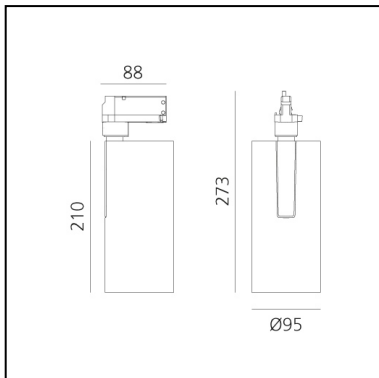

Vector Track 95 24° 2700K DALI Brushed silver

Carlotta de Bevilacqua

IP20    Dimmerable: 

LUMINAIRE

- Watt: **30W**
- Delivered lumens output: **2602lm**
- CCT: **2700K**
- Efficiency: **79%**
- Efficacy: **86.75lm/W**
- CRI: **90**
- Dimmable Typology: **Dali**

Notes

220/240Vac 50/60Hz Electronic ballast included.

DESCRIPTION

Three sizes with three different beam angles each (spot, flood, wide flood) obtained by means of refractive or hybrid optical units. Vector 55 track DALI zoom optic (22°-32°). Junction arm integrated in the spotlight's body to keep the barycentre aligned with the track and prevent any imbalance in possible suspension versions of the track. The junction allows 360° rotation and 90° tilting for maximum emission adjustment freedom. Vector 95 available only in track version. Version with compact 4-conductor (3p+n) adapter with hidden LED driver and not-dimmable phase selector.

PRODUCT CODE: AN21715

FEATURES

- Article Code: **AN21715**
- Colour: **Brushed Silver**
- Installation: **ProjectorTrack**
- Series: **Architectural Indoor**
- Environment: **Indoor**
- design by: **Carlotta de Bevilacqua**

DIMENSIONS

- Height: **cm 27.3**
- Diameter: **cm 9.5**
- Base Length: **cm 8.8**
- Inclination: **-90+90**
- Rotation: **360°**

SOURCES INCLUDED

- Category: **Led**
- Number: **1**
- Watt: **35W**
- Color temperature (K): **2700K**