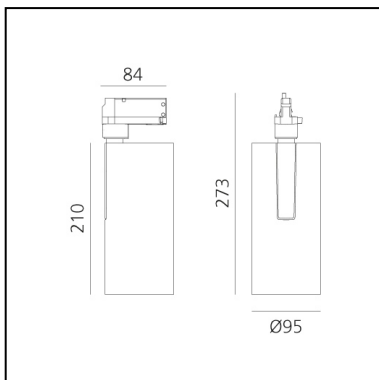

Vector Track 95 24° 2700K DALI Eutrac Black

Carlotta de Bevilacqua

DESCRIPTION

Three sizes with three different beam angles each (spot, flood, wide flood) obtained by means of refractive or hybrid optical units. Vector 55 track DALI zoom optic (22°-32°). Junction arm integrated in the spotlight's body to keep the barycentre aligned with the track and prevent any imbalance in possible suspension versions of the track. The junction allows 360° rotation and 90° tilting for maximum emission adjustment freedom. Vector 95 available only in track version. Version with compact 4-conductor (3p+n) adapter with hidden LED driver and not-dimmable phase selector.

IP20    Dimmerable: 

LUMINAIRE

- Watt: **30W**
- Delivered lumens output: **2602lm**
- CCT: **2700K**
- Efficiency: **79%**
- Efficacy: **86.75lm/W**
- CRI: **90**
- Dimmable Typology: **Dali**

Notes

220/240Vac 50/60Hz Electronic ballast included.

DIMENSIONS

- Height: **cm 27.3**
- Diameter: **cm 9.5**
- Base Length: **cm 8.4**
- Inclination: **-90+90**
- Rotation: **360°**

SOURCES INCLUDED

- Category: **Led**
- Number: **1**
- Watt: **35W**
- Color temperature (K): **2700K**