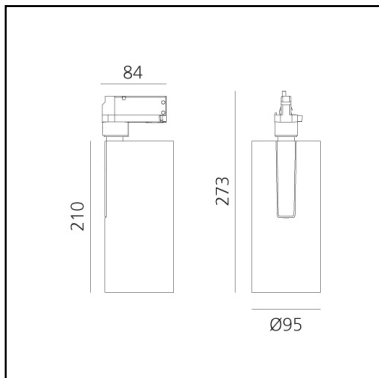

Vector Track 95 24° 2700K DALI Eutrac Brushed bronze

Carlotta de Bevilacqua

IP20    Dimmerable: 

LUMINAIRE

- Watt: **30W**
- Delivered lumens output: **2602lm**
- CCT: **2700K**
- Efficiency: **79%**
- Efficacy: **86.75lm/W**
- CRI: **90**
- Dimmable Typology: **Dali**

Notes

220/240Vac 50/60Hz Electronic ballast included.

DESCRIPTION

Three sizes with three different beam angles each (spot, flood, wide flood) obtained by means of refractive or hybrid optical units. Vector 55 track DALI zoom optic (22°-32°). Junction arm integrated in the spotlight's body to keep the barycentre aligned with the track and prevent any imbalance in possible suspension versions of the track. The junction allows 360° rotation and 90° tilting for maximum emission adjustment freedom. Vector 95 available only in track version. Version with compact 4-conductor (3p+n) adapter with hidden LED driver and not-dimmable phase selector.

DIMENSIONS

- Height: **cm 27.3**
- Diameter: **cm 9.5**
- Base Length: **cm 8.4**
- Inclination: **-90+90**
- Rotation: **360°**

SOURCES INCLUDED

- Category: **Led**
- Number: **1**
- Watt: **35W**
- Color temperature (K): **2700K**