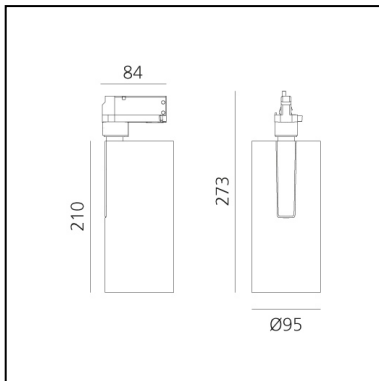

Vector Track 95 24° 2700K DALI Eutrac Brushed bronze

Carlotta de Bevilacqua

IP20    Dimmerable: 

LUMINAIRE

- Watt: **30W**
- Delivered lumens output: **2602lm**
- CCT: **2700K**
- Efficiency: **79%**
- Efficacy: **86.75lm/W**
- CRI: **90**
- Dimmable Typology: **Dali**

Notes

220/240Vac 50/60Hz Electronic ballast included.

DESCRIPTION

Three sizes with three different beam angles each (spot, flood, wide flood) obtained by means of refractive or hybrid optical units. Vector 55 track DALI zoom optic (22°-32°). Junction arm integrated in the spotlight's body to keep the barycentre aligned with the track and prevent any imbalance in possible suspension versions of the track. The junction allows 360° rotation and 90° tilting for maximum emission adjustment freedom. Vector 95 available only in track version. Version with compact 4-conductor (3p+n) adapter with hidden LED driver and not-dimmable phase selector.

DIMENSIONS

- Height: **cm 27.3**
- Diameter: **cm 9.5**
- Base Length: **cm 8.4**
- Inclination: **-90+90**
- Rotation: **360°**

SOURCES INCLUDED

- Category: **Led**
- Number: **1**
- Watt: **35W**
- Color temperature (K): **2700K**