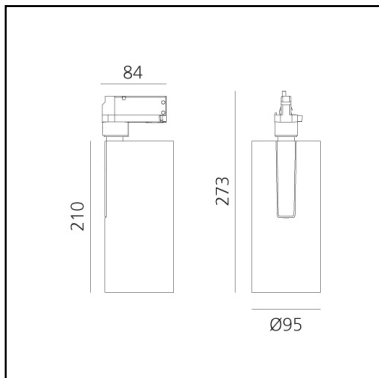

Vector Track 95 24° 2700K DALI Eutrac Brushed copper

Carlotta de Bevilacqua

IP20    Dimmerable: 

LUMINAIRE

- Watt: **30W**
- Delivered lumens output: **2602lm**
- CCT: **2700K**
- Efficiency: **79%**
- Efficacy: **86.75lm/W**
- CRI: **90**
- Dimmable Typology: **Dali**

Notes

220/240Vac 50/60Hz Electronic ballast included.

DESCRIPTION

Three sizes with three different beam angles each (spot, flood, wide flood) obtained by means of refractive or hybrid optical units. Vector 55 track DALI zoom optic (22°-32°). Junction arm integrated in the spotlight's body to keep the barycentre aligned with the track and prevent any imbalance in possible suspension versions of the track. The junction allows 360° rotation and 90° tilting for maximum emission adjustment freedom. Vector 95 available only in track version. Version with compact 4-conductor (3p+n) adapter with hidden LED driver and not-dimmable phase selector.

PRODUCT CODE: AN31718

FEATURES

- Article Code: **AN31718**
- Colour: **Brushed Copper**
- Installation: **ProjectorTrack**
- Series: **Architectural Indoor**
- Environment: **Indoor**
- design by: **Carlotta de Bevilacqua**

DIMENSIONS

- Height: **cm 27.3**
- Diameter: **cm 9.5**
- Base Length: **cm 8.4**
- Inclination: **-90+90**
- Rotation: **360°**

SOURCES INCLUDED

- Category: **Led**
- Number: **1**
- Watt: **35W**
- Color temperature (K): **2700K**