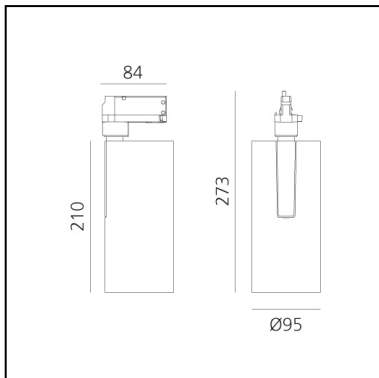

Vector Track 95 24° 2700K DALI Eutrac Brushed silver

Carlotta de Bevilacqua

IP20    Dimmerable: 

LUMINAIRE

- Watt: **30W**
- Delivered lumens output: **2602lm**
- CCT: **2700K**
- Efficiency: **79%**
- Efficacy: **86.75lm/W**
- CRI: **90**
- Dimmable Typology: **Dali**

Notes

220/240Vac 50/60Hz Electronic ballast included.

DESCRIPTION

Three sizes with three different beam angles each (spot, flood, wide flood) obtained by means of refractive or hybrid optical units. Vector 55 track DALI zoom optic (22°-32°). Junction arm integrated in the spotlight's body to keep the barycentre aligned with the track and prevent any imbalance in possible suspension versions of the track. The junction allows 360° rotation and 90° tilting for maximum emission adjustment freedom. Vector 95 available only in track version. Version with compact 4-conductor (3p+n) adapter with hidden LED driver and not-dimmable phase selector.

PRODUCT CODE: AN31715

FEATURES

- Article Code: **AN31715**
- Colour: **Brushed Silver**
- Installation: **ProjectorTrack**
- Series: **Architectural Indoor**
- Environment: **Indoor**
- design by: **Carlotta de Bevilacqua**

DIMENSIONS

- Height: **cm 27.3**
- Diameter: **cm 9.5**
- Base Length: **cm 8.4**
- Inclination: **-90+90**
- Rotation: **360°**

SOURCES INCLUDED

- Category: **Led**
- Number: **1**
- Watt: **35W**
- Color temperature (K): **2700K**