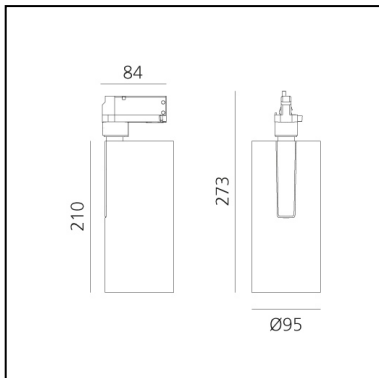

Vector Track 95 24° 2700K DALI Eutrac White

Carlotta de Bevilacqua

IP20    Dimmerable: 

LUMINAIRE

- Watt: **30W**
- Delivered lumens output: **2602lm**
- CCT: **2700K**
- Efficiency: **79%**
- Efficacy: **86.75lm/W**
- CRI: **90**
- Dimmable Typology: **Dali**

Notes

220/240Vac 50/60Hz Electronic ballast included.

DESCRIPTION

Three sizes with three different beam angles each (spot, flood, wide flood) obtained by means of refractive or hybrid optical units. Vector 55 track DALI zoom optic (22°-32°). Junction arm integrated in the spotlight's body to keep the barycentre aligned with the track and prevent any imbalance in possible suspension versions of the track. The junction allows 360° rotation and 90° tilting for maximum emission adjustment freedom. Vector 95 available only in track version. Version with compact 4-conductor (3p+n) adapter with hidden LED driver and not-dimmable phase selector.

PRODUCT CODE: AN31701

FEATURES

- Article Code: **AN31701**
- Colour: **White**
- Installation: **ProjectorTrack**
- Series: **Architectural Indoor**
- Environment: **Indoor**
- design by: **Carlotta de Bevilacqua**

DIMENSIONS

- Height: **cm 27.3**
- Diameter: **cm 9.5**
- Base Length: **cm 8.4**
- Inclination: **-90+90**
- Rotation: **360°**

SOURCES INCLUDED

- Category: **Led**
- Number: **1**
- Watt: **35W**
- Color temperature (K): **2700K**