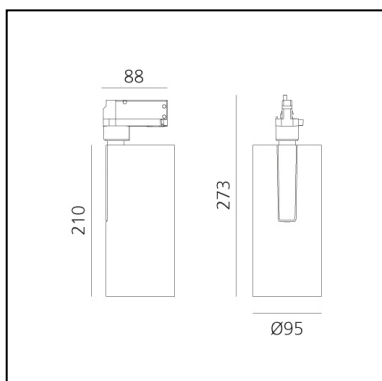

Vector Track 95 24° 2700K DALI White

Carlotta de Bevilacqua

DESCRIPTION

Three sizes with three different beam angles each (spot, flood, wide flood) obtained by means of refractive or hybrid optical units. Vector 55 track DALI zoom optic (22°-32°). Junction arm integrated in the spotlight's body to keep the barycentre aligned with the track and prevent any imbalance in possible suspension versions of the track. The junction allows 360° rotation and 90° tilting for maximum emission adjustment freedom. Vector 95 available only in track version. Version with compact 4-conductor (3p+n) adapter with hidden LED driver and not-dimmable phase selector.

IP20    Dimmerable: 

PRODUCT CODE: AN21701

FEATURES

- Article Code: **AN21701**
- Colour: **White**
- Installation: **ProjectorTrack**
- Series: **Architectural Indoor**
- Environment: **Indoor**
- design by: **Carlotta de Bevilacqua**

DIMENSIONS

- Height: **cm 27.3**
- Diameter: **cm 9.5**
- Base Length: **cm 8.8**
- Inclination: **-90+90**
- Rotation: **360°**

SOURCES INCLUDED

- Category: **Led**
- Number: **1**
- Watt: **35W**
- Color temperature (K): **2700K**