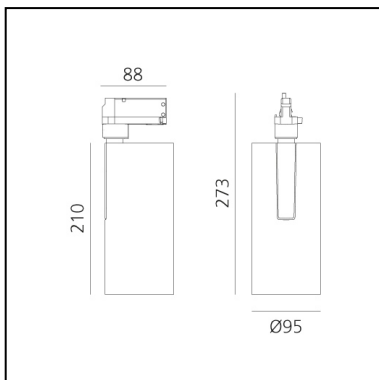

Vector Track 95 24° 2700K Undimmable Brushed bronze

Carlotta de Bevilacqua

DESCRIPTION

Three sizes with three different beam angles each (spot, flood, wide flood) obtained by means of refractive or hybrid optical units. Vector 55 track DALI zoom optic (22°-32°). Junction arm integrated in the spotlight's body to keep the barycentre aligned with the track and prevent any imbalance in possible suspension versions of the track. The junction allows 360° rotation and 90° tilting for maximum emission adjustment freedom. Vector 95 available only in track version. Version with compact 4-conductor (3p+n) adapter with hidden LED driver and not-dimmable phase selector.

IP20   

LUMINAIRE

- Watt: **30W**
- Delivered lumens output: **2602lm**
- CCT: **2700K**
- Efficiency: **79%**
- Efficacy: **86.75lm/W**
- CRI: **90**

Notes

220/240Vac 50/60Hz Electronic ballast included.

DIMENSIONS

- Height: **cm 27.3**
- Diameter: **cm 9.5**
- Base Length: **cm 8.8**
- Inclination: **-90+90**
- Rotation: **360°**

SOURCES INCLUDED

- Category: **Led**
- Number: **1**
- Watt: **35W**
- Color temperature (K): **2700K**