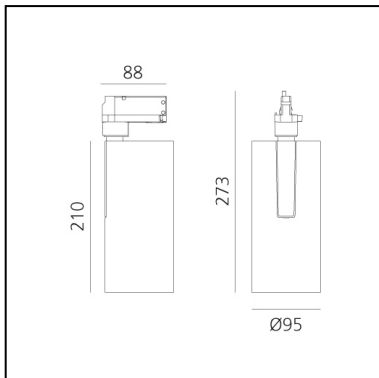

Vector Track 95 24° 2700K Undimmable Brushed copper

Carlotta de Bevilacqua

IP20   

LUMINAIRE

- Watt: **30W**
- Delivered lumens output: **2602lm**
- CCT: **2700K**
- Efficiency: **79%**
- Efficacy: **86.75lm/W**
- CRI: **90**

Notes

220/240Vac 50/60Hz Electronic ballast included.

DESCRIPTION

Three sizes with three different beam angles each (spot, flood, wide flood) obtained by means of refractive or hybrid optical units. Vector 55 track DALI zoom optic (22°-32°). Junction arm integrated in the spotlight's body to keep the barycentre aligned with the track and prevent any imbalance in possible suspension versions of the track. The junction allows 360° rotation and 90° tilting for maximum emission adjustment freedom. Vector 95 available only in track version. Version with compact 4-conductor (3p+n) adapter with hidden LED driver and not-dimmable phase selector.

PRODUCT CODE: AN21218

FEATURES

- Article Code: **AN21218**
- Colour: **Brushed Copper**
- Installation: **ProjectorTrack**
- Series: **Architectural Indoor**
- Environment: **Indoor**
- design by: **Carlotta de Bevilacqua**

DIMENSIONS

- Height: **cm 27.3**
- Diameter: **cm 9.5**
- Base Length: **cm 8.8**
- Inclination: **-90+90**
- Rotation: **360°**

SOURCES INCLUDED

- Category: **Led**
- Number: **1**
- Watt: **35W**
- Color temperature (K): **2700K**