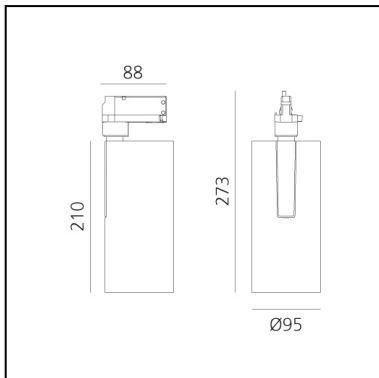

Vector Track 95 24° 2700K Undimmable Brushed silver

Carlotta de Bevilacqua

IP20   

LUMINAIRE

- Watt: **30W**
- Delivered lumens output: **2602lm**
- CCT: **2700K**
- Efficiency: **79%**
- Efficacy: **86.75lm/W**
- CRI: **90**

Notes

220/240Vac 50/60Hz Electronic ballast included.

DESCRIPTION

Three sizes with three different beam angles each (spot, flood, wide flood) obtained by means of refractive or hybrid optical units. Vector 55 track DALI zoom optic (22°-32°). Junction arm integrated in the spotlight's body to keep the barycentre aligned with the track and prevent any imbalance in possible suspension versions of the track. The junction allows 360° rotation and 90° tilting for maximum emission adjustment freedom. Vector 95 available only in track version. Version with compact 4-conductor (3p+n) adapter with hidden LED driver and not-dimmable phase selector.

PRODUCT CODE: AN21215

FEATURES

- Article Code: **AN21215**
- Colour: **Brushed Silver**
- Installation: **ProjectorTrack**
- Series: **Architectural Indoor**
- Environment: **Indoor**
- design by: **Carlotta de Bevilacqua**

DIMENSIONS

- Height: **cm 27.3**
- Diameter: **cm 9.5**
- Base Length: **cm 8.8**
- Inclination: **-90+90**
- Rotation: **360°**

SOURCES INCLUDED

- Category: **Led**
- Number: **1**
- Watt: **35W**
- Color temperature (K): **2700K**