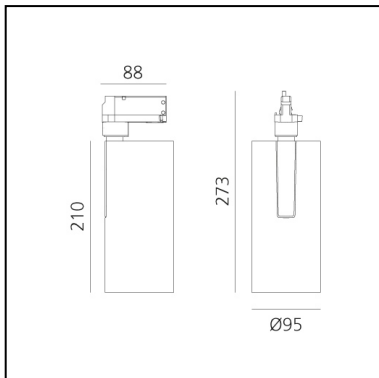

Vector Track 95 24° 2700K Undimmable White

Carlotta de Bevilacqua

IP20   

LUMINAIRE

- Watt: **30W**
- Delivered lumens output: **2602lm**
- CCT: **2700K**
- Efficiency: **79%**
- Efficacy: **86.75lm/W**
- CRI: **90**

Notes

220/240Vac 50/60Hz Electronic ballast included.

DESCRIPTION

Three sizes with three different beam angles each (spot, flood, wide flood) obtained by means of refractive or hybrid optical units. Vector 55 track DALI zoom optic (22°-32°). Junction arm integrated in the spotlight's body to keep the barycentre aligned with the track and prevent any imbalance in possible suspension versions of the track. The junction allows 360° rotation and 90° tilting for maximum emission adjustment freedom. Vector 95 available only in track version. Version with compact 4-conductor (3p+n) adapter with hidden LED driver and not-dimmable phase selector.

PRODUCT CODE: AN21201

FEATURES

- Article Code: **AN21201**
- Colour: **White**
- Installation: **ProjectorTrack**
- Series: **Architectural Indoor**
- Environment: **Indoor**
- design by: **Carlotta de Bevilacqua**

DIMENSIONS

- Height: **cm 27.3**
- Diameter: **cm 9.5**
- Base Length: **cm 8.8**
- Inclination: **-90+90**
- Rotation: **360°**

SOURCES INCLUDED

- Category: **Led**
- Number: **1**
- Watt: **35W**
- Color temperature (K): **2700K**