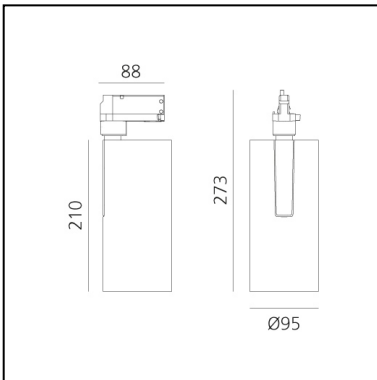

# Vector Track 95 24° 3000K DALI Black

Carlotta de Bevilacqua

## DESCRIPTION

Three sizes with three different beam angles each (spot, flood, wide flood) obtained by means of refractive or hybrid optical units. Vector 55 track DALI zoom optic (22°-32°). Junction arm integrated in the spotlight's body to keep the barycentre aligned with the track and prevent any imbalance in possible suspension versions of the track. The junction allows 360° rotation and 90° tilting for maximum emission adjustment freedom. Vector 95 available only in track version. Version with compact 4-conductor (3p+n) adapter with hidden LED driver and not-dimmable phase selector.

## LUMINAIRE

- Watt: **30W**
- Delivered lumens output: **2706lm**
- CCT: **3000K**
- Efficiency: **79%**
- Efficacy: **90.22lm/W**
- CRI: **90**
- Dimmable Typology: **Dali**

## DIMENSIONS

- Height: **cm 27.3**
- Diameter: **cm 9.5**
- Base Length: **cm 8.8**
- Inclination: **-90+90**
- Rotation: **360°**