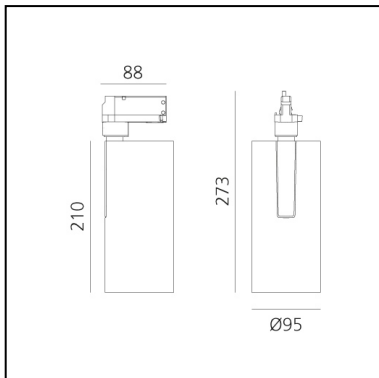

Vector Track 95 24° 3000K DALI Brushed bronze

Carlotta de Bevilacqua

IP20    Dimmerable: 

LUMINAIRE

- Watt: **30W**
- Delivered lumens output: **2706lm**
- CCT: **3000K**
- Efficiency: **79%**
- Efficacy: **90.22lm/W**
- CRI: **90**
- Dimmable Typology: **Dali**

Notes

220/240Vac 50/60Hz Electronic ballast included.

DESCRIPTION

Three sizes with three different beam angles each (spot, flood, wide flood) obtained by means of refractive or hybrid optical units. Vector 55 track DALI zoom optic (22°-32°). Junction arm integrated in the spotlight's body to keep the barycentre aligned with the track and prevent any imbalance in possible suspension versions of the track. The junction allows 360° rotation and 90° tilting for maximum emission adjustment freedom. Vector 95 available only in track version. Version with compact 4-conductor (3p+n) adapter with hidden LED driver and not-dimmable phase selector.

DIMENSIONS

- Height: **cm 27.3**
- Diameter: **cm 9.5**
- Base Length: **cm 8.8**
- Inclination: **-90+90**
- Rotation: **360°**

SOURCES INCLUDED

- Category: **Led**
- Number: **1**
- Watt: **35W**
- Color temperature (K): **3000K**
- CRI: **90**