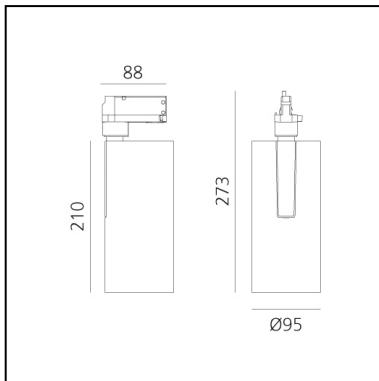

Vector Track 95 24° 3000K DALI

Brushed copper

Carlotta de Bevilacqua

IP20    Dimmerable: 

LUMINAIRE

- Watt: **30W**
- Delivered lumens output: **2706lm**
- CCT: **3000K**
- Efficiency: **79%**
- Efficacy: **90.22lm/W**
- CRI: **90**
- Dimmable Typology: **Dali**

Notes

220/240Vac 50/60Hz Electronic ballast included.

DESCRIPTION

Three sizes with three different beam angles each (spot, flood, wide flood) obtained by means of refractive or hybrid optical units. Vector 55 track DALI zoom optic (22°-32°). Junction arm integrated in the spotlight's body to keep the barycentre aligned with the track and prevent any imbalance in possible suspension versions of the track. The junction allows 360° rotation and 90° tilting for maximum emission adjustment freedom. Vector 95 available only in track version. Version with compact 4-conductor (3p+n) adapter with hidden LED driver and not-dimmable phase selector.

PRODUCT CODE: AN20718

FEATURES

- Article Code: **AN20718**
- Colour: **Brushed Copper**
- Installation: **ProjectorTrack**
- Series: **Architectural Indoor**
- Environment: **Indoor**
- design by: **Carlotta de Bevilacqua**

DIMENSIONS

- Height: **cm 27.3**
- Diameter: **cm 9.5**
- Base Length: **cm 8.8**
- Inclination: **-90+90**
- Rotation: **360°**

SOURCES INCLUDED

- Category: **Led**
- Number: **1**
- Watt: **35W**
- Color temperature (K): **3000K**
- CRI: **90**