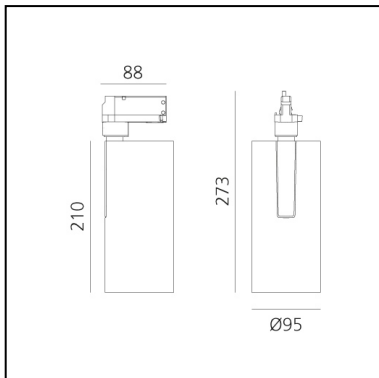

Vector Track 95 24° 3000K DALI Brushed silver

Carlotta de Bevilacqua

IP20    Dimmerable: 

LUMINAIRE

- Watt: **30W**
- Delivered lumens output: **2706lm**
- CCT: **3000K**
- Efficiency: **79%**
- Efficacy: **90.22lm/W**
- CRI: **90**
- Dimmable Typology: **Dali**

Notes

220/240Vac 50/60Hz Electronic ballast included.

DESCRIPTION

Three sizes with three different beam angles each (spot, flood, wide flood) obtained by means of refractive or hybrid optical units. Vector 55 track DALI zoom optic (22°-32°). Junction arm integrated in the spotlight's body to keep the barycentre aligned with the track and prevent any imbalance in possible suspension versions of the track. The junction allows 360° rotation and 90° tilting for maximum emission adjustment freedom. Vector 95 available only in track version. Version with compact 4-conductor (3p+n) adapter with hidden LED driver and not-dimmable phase selector.

PRODUCT CODE: AN20715

FEATURES

- Article Code: **AN20715**
- Colour: **Brushed Silver**
- Installation: **ProjectorTrack**
- Series: **Architectural Indoor**
- Environment: **Indoor**
- design by: **Carlotta de Bevilacqua**

DIMENSIONS

- Height: **cm 27.3**
- Diameter: **cm 9.5**
- Base Length: **cm 8.8**
- Inclination: **-90+90**
- Rotation: **360°**

SOURCES INCLUDED

- Category: **Led**
- Number: **1**
- Watt: **35W**
- Color temperature (K): **3000K**
- CRI: **90**